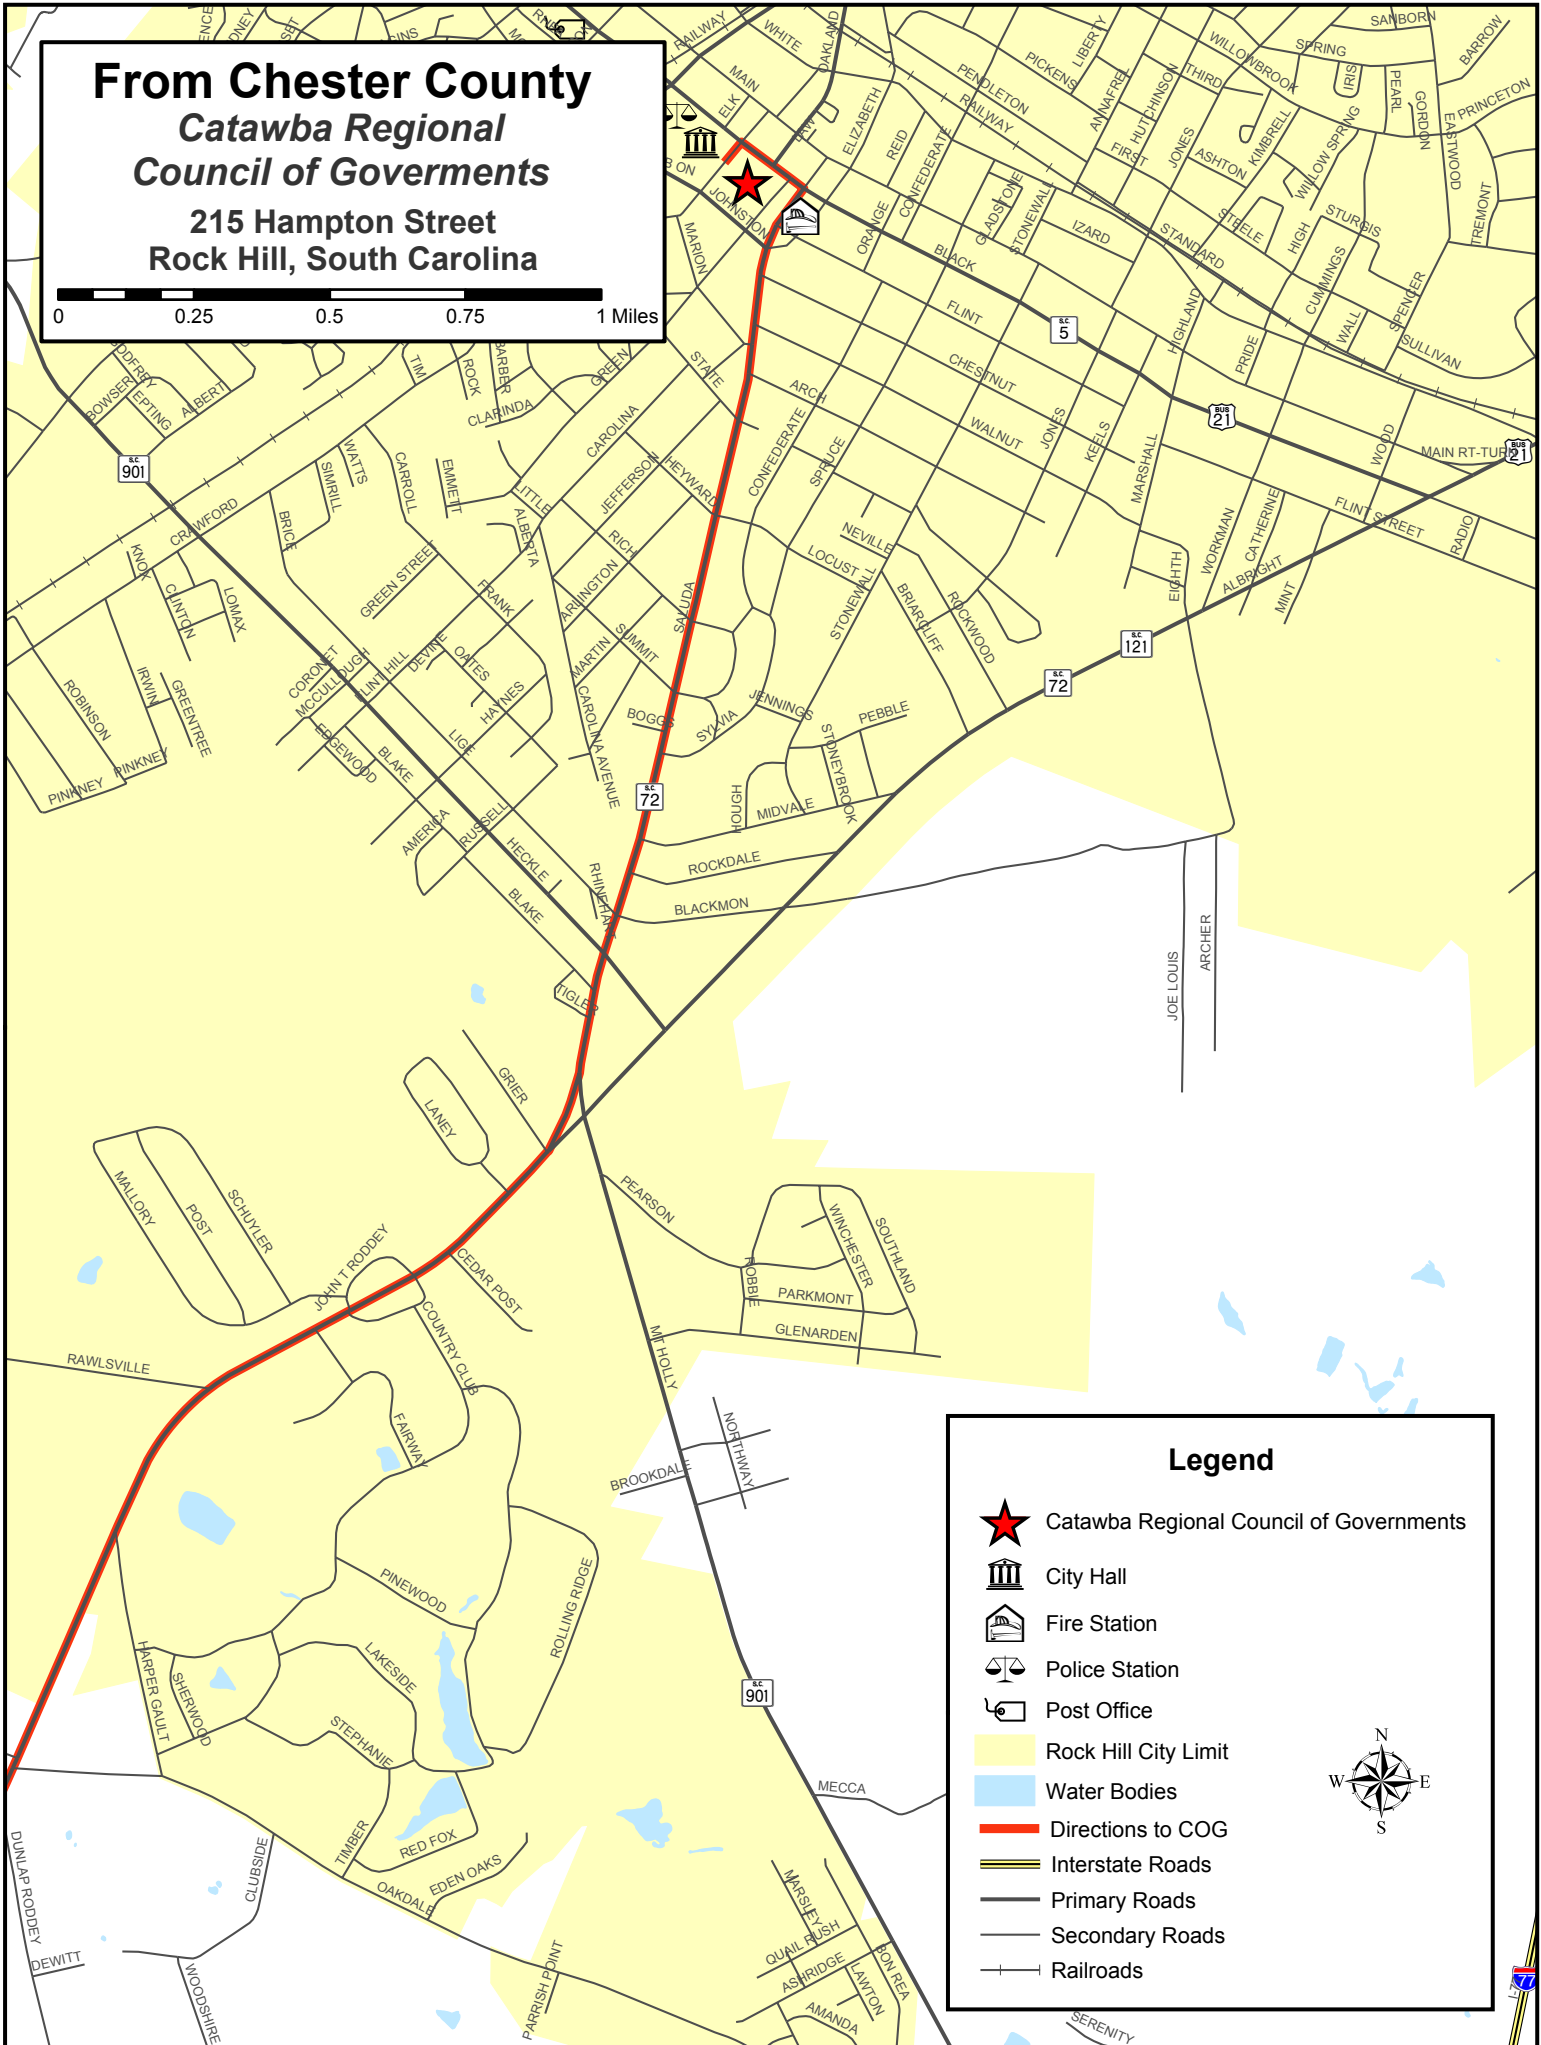

**From Chester County  
Catawba Regional  
Council of Governments**  
215 Hampton Street  
Rock Hill, South Carolina

0 0.25 0.5 0.75 1 Miles

**Legend**

-  Catawba Regional Council of Governments
-  City Hall
-  Fire Station
-  Police Station
-  Post Office
-  Rock Hill City Limit
-  Water Bodies
-  Directions to COG
-  Interstate Roads
-  Primary Roads
-  Secondary Roads
-  Railroads